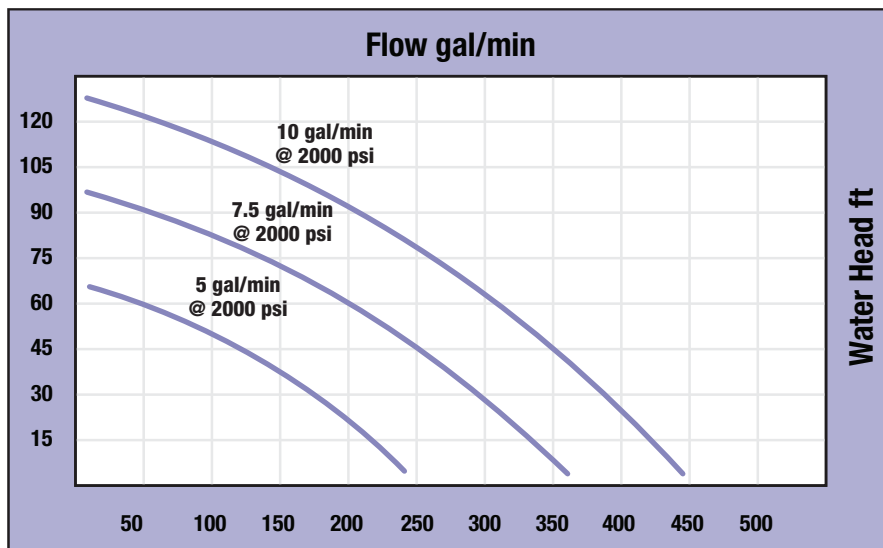

SP35

3" Submersible Trash Pump with Hydraulic Motor

The SP35 is a modern 3" submersible trash water pump with the impeller and body in stainless steel. The exclusive monocanal closed impeller provides high efficiency: flows up to 500 gal/min, water head up to 125 ft and the ability to pump fluids loaded with suspended solids up to two inches in size. The SP35 can pump very abrasive fluids such as "bentonite."

SP35

3" Hydraulic Trash Pump

Specifications

Outlet	3 in Camlock
Weight	37 lbs
Oil Pressure	1500 to 2150 psi
Oli Flow	4 to 10 gpm
Width	13.75 in
Height	14.50 in

Options

- ATEX configuration with cast iron motor, with performance equal to the standard model
- Integrated valve for the hydraulic motor to prevent against excess pump speed